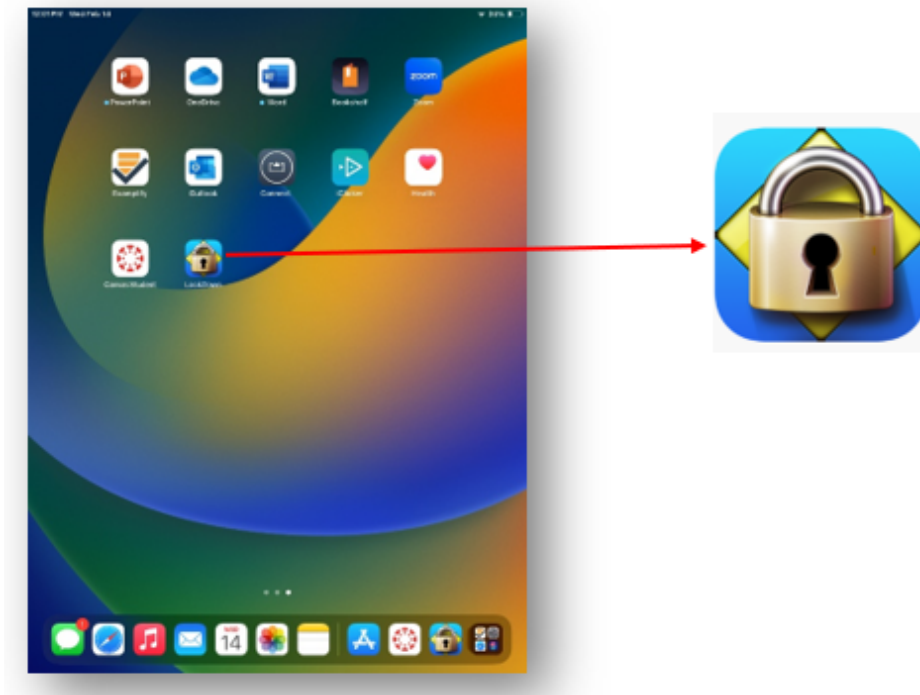

Student Instructions Respondus LockDown Browser Through Canvas

Samantha Starr - 2025-02-14 - OwlMed and Canvas

Secured against dishonorable conduct, "Respondus Lockdown Browser and Monitor" locks the assessment window, and also uses AI to detect questionable movements/activities.

iPad Instructions

1. Join/Accept course in Canvas
2. Ensure that **Respondus LockDown Browser** has been installed on iPad
3. Open **Respondus LockDown Browser** and log in to Canvas with FAUNET ID

4. Navigate to **Canvas Course-->Quizzes-->Assigned Quiz**