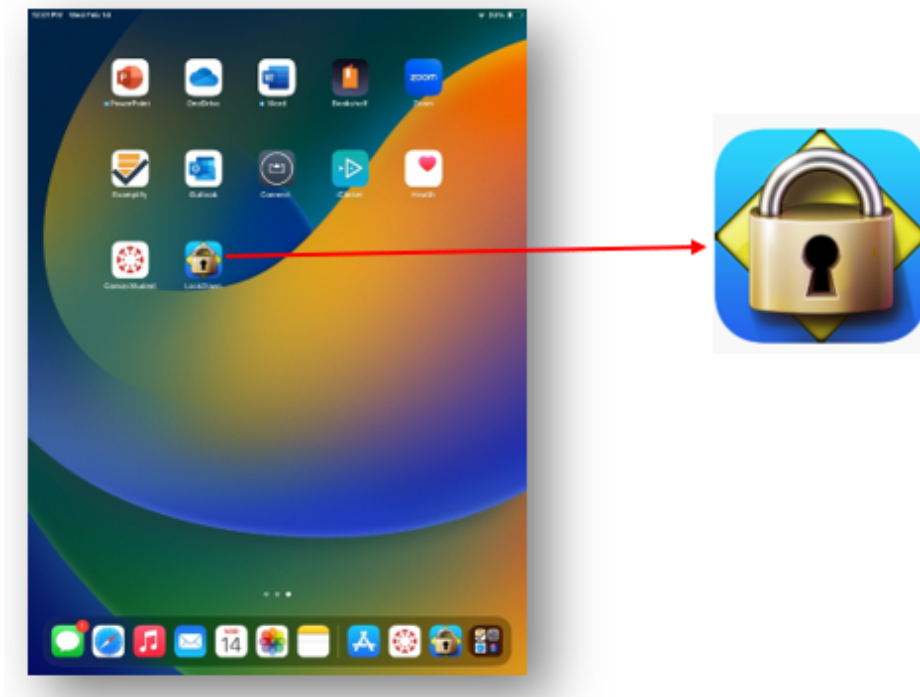

Student Instructions Respondus LockDown Browser Through Canvas

Samantha Starr - 2024-09-24 - OwlMed and Canvas

Secured against dishonorable conduct, "Respondus Lockdown Browser and Monitor" locks the assessment window, and also uses AI to detect questionable movements/activities.

iPad Instructions

1. Join/Accept course in Canvas
2. Ensure that **Respondus LockDown Browser + Webcam** has been installed on iPad
3. Open **Respondus LockDown Browser + Webcam** and log in to Canvas with FAUNET ID