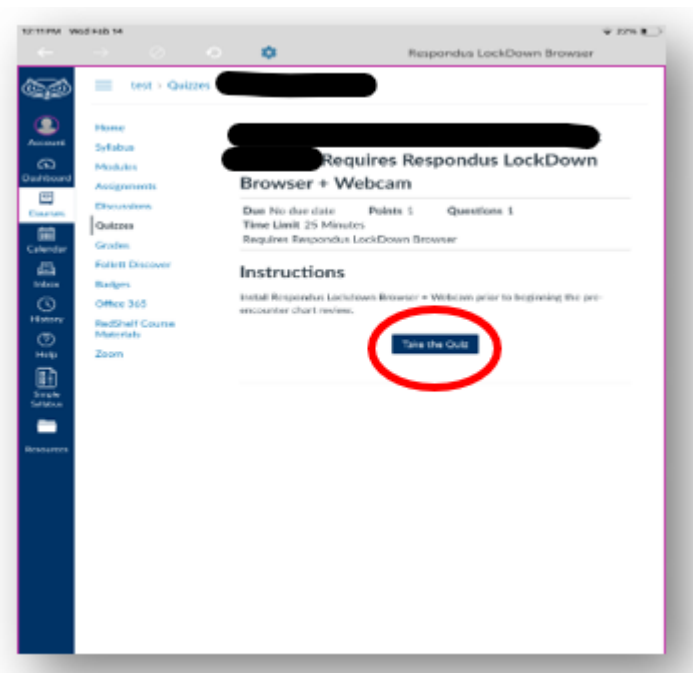

Student Instructions Respondus LockDown Browser Through Canvas

Samantha Starr - 2024-09-24 - OwlMed and Canvas

Secured against dishonorable conduct, "Respondus Lockdown Browser and Monitor" locks the assessment window, and also uses AI to detect questionable movements/activities.

iPad Instructions

1. Join/Accept course in Canvas
2. Ensure that **Respondus LockDown Browser + Webcam** has been installed on iPad
3. Open **Respondus LockDown Browser + Webcam** and log in to Canvas with FAUNET ID

4. Navigate to **Canvas Course-->Quizzes-->Assigned Quiz**

5. Click **Take the Quiz**

6. Follow instructions for **Respondus LockDown Browser + Webcam**

Laptop Instructions

1. Join/Accept course in Canvas
2. Download and Install [Respondus LockDown Browser + Webcam](#)