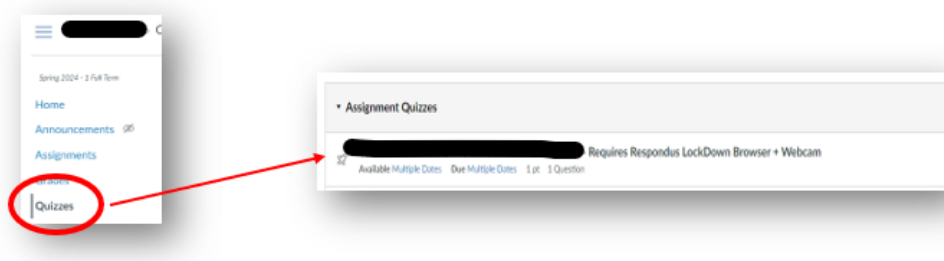

5. Click **Take the Quiz**

6. Follow instructions for **Respondus LockDown Browser**

Laptop Instructions

1. Join/Accept course in Canvas
2. Download and Install [Respondus LockDown Browser](#)

3. Locate and Open **LockDown Browser** icon
4. Log in to **Canvas** with FAUNET ID (canvas.fau.edu)
5. Navigate to **Canvas Course-->Quizzes-->Assigned Quiz**