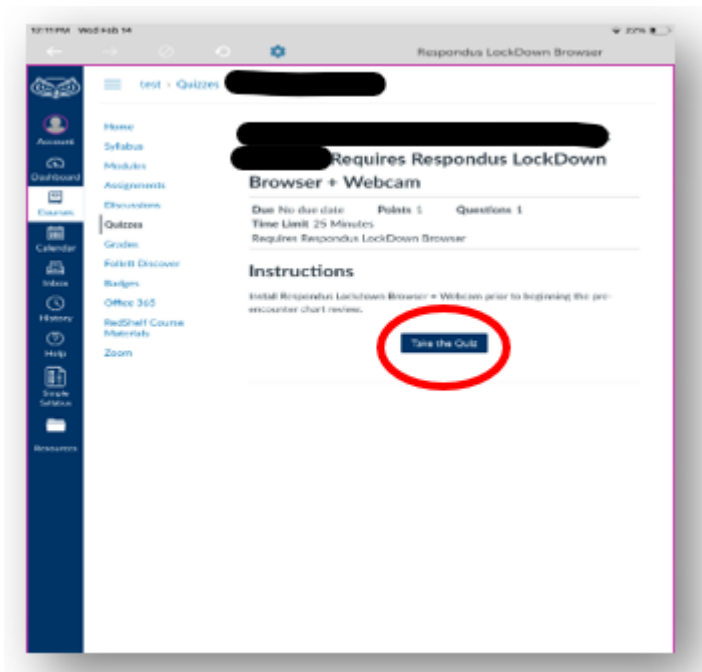

4. Navigate to **Canvas Course-->Quizzes-->Assigned Quiz**

5. Click **Take the Quiz**

6. Follow instructions for **Respondus LockDown Browser + Webcam**

Laptop Instructions

1. Join/Accept course in Canvas
2. Download and Install [Respondus LockDown Browser + Webcam](#)

3. Locate and Open **LockDown Browser** icon
4. Log in to **Canvas** with FAUNET ID (canvas.fau.edu)
5. Navigate to **Canvas Course-->Quizzes-->Assigned Quiz**

6. Click **Take the Quiz**

7. Follow instructions for Respondus LockDown Browser + Webcam