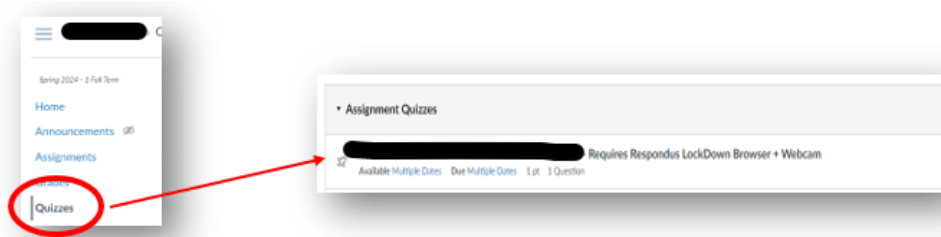

5. Click **Take the Quiz**

6. Follow instructions for **Respondus LockDown Browser + Webcam**

Laptop Instructions

1. Join/Accept course in Canvas
2. Download and Install [Respondus LockDown Browser + Webcam](#)