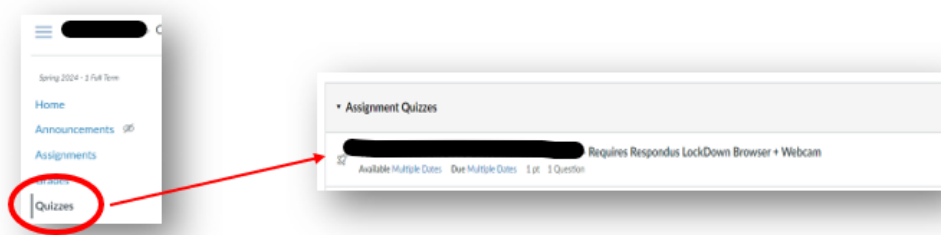

5. Click **Take the Quiz**

6. Follow instructions for **Respondus LockDown Browser + Webcam**

Laptop Instructions

1. Join/Accept course in Canvas
2. Download and Install [Respondus LockDown Browser + Webcam](#)