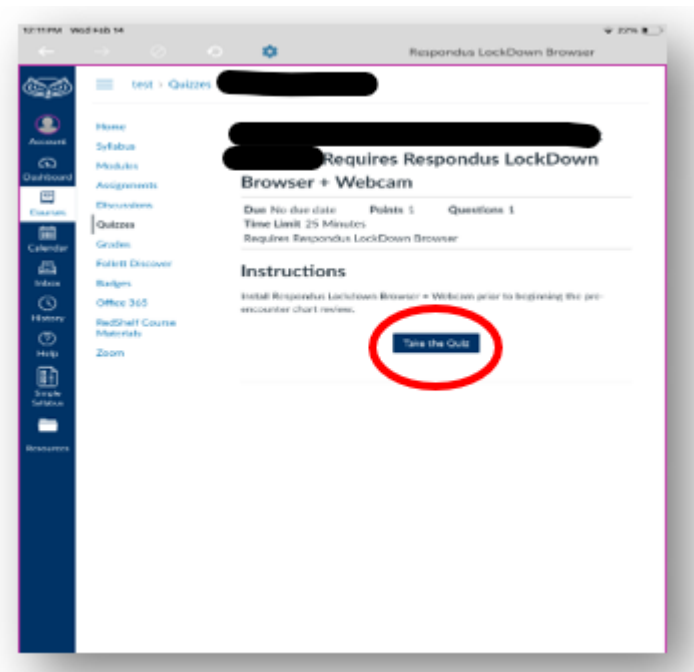

4. Navigate to **Canvas Course-->Quizzes-->Assigned Quiz**

5. Click **Take the Quiz**

6. Follow instructions for **Respondus LockDown Browser + Webcam**

Laptop Instructions

1. Join/Accept course in Canvas
2. Download and Install [Respondus LockDown Browser + Webcam](#)

3. Locate and Open **LockDown Browser** icon
4. Log in to **Canvas** with FAUNET ID (canvas.fau.edu)
5. Navigate to **Canvas Course-->Quizzes-->Assigned Quiz**

6. Click **Take the Quiz**

7. Follow instructions for Respondus LockDown Browser + Webcam