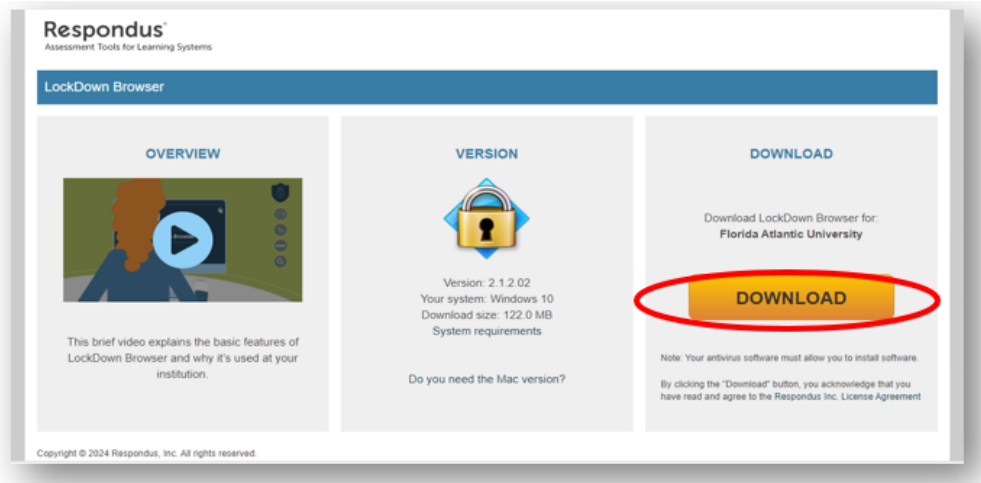

3. Locate and Open **LockDown Browser** icon
4. Log in to **Canvas** with FAUNET ID (canvas.fau.edu)
5. Navigate to **Canvas Course-->Quizzes-->Assigned Quiz**