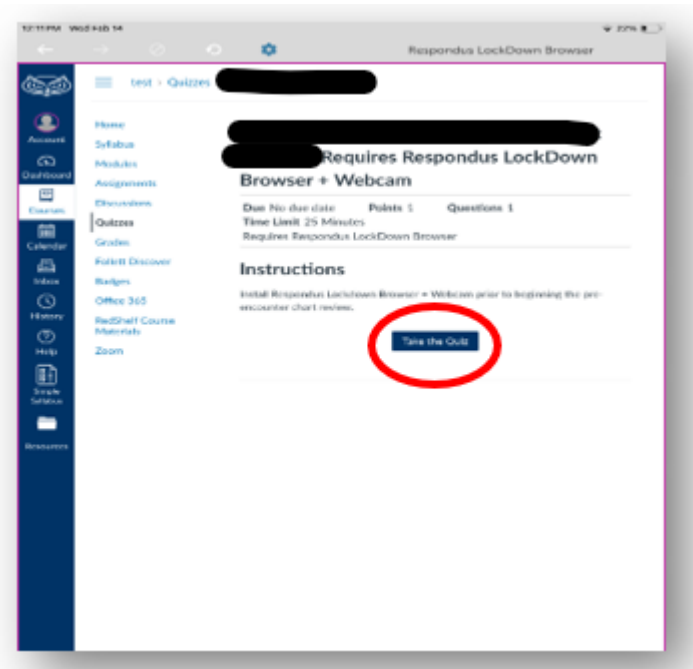

5. Click **Take the Quiz**

6. Follow instructions for **Respondus LockDown Browser**

Laptop Instructions

1. Join/Accept course in Canvas
2. Download and Install [Respondus LockDown Browser](#)

3. Locate and Open **LockDown Browser** icon
4. Log in to **Canvas** with FAUNET ID (canvas.fau.edu)
5. Navigate to **Canvas Course-->Quizzes-->Assigned Quiz**

6. Click **Take the Quiz**

7. Follow instructions for Respondus LockDown Browser + Webcam

Resources: [Videos Instructions for Installing LockDown Browser](#)

Please note: When using LockDown Browser, you may need to setup your institution. Select the gear icon-->Setup-->Type "Florida Atlantic University"-->Log into Canvas