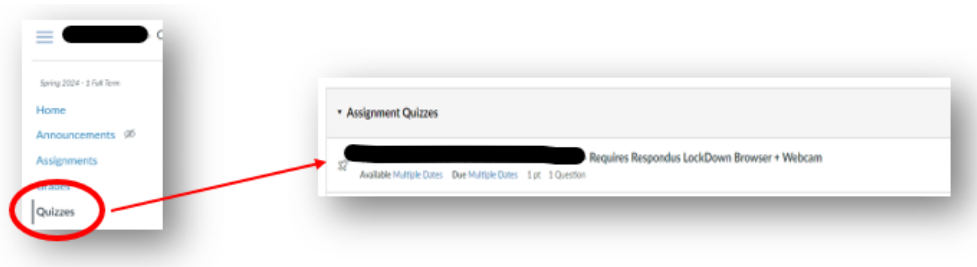

4. Navigate to **Canvas Course-->Quizzes-->Assigned Quiz**

5. Click **Take the Quiz**

6. Follow instructions for **Respondus LockDown Browser + Webcam**

Laptop Instructions

1. Join/Accept course in Canvas
2. Download and Install [Respondus LockDown Browser + Webcam](#)

3. Locate and Open **LockDown Browser** icon
4. Log in to **Canvas** with FAUNET ID (canvas.fau.edu)
5. Navigate to **Canvas Course-->Quizzes-->Assigned Quiz**

6. Click **Take the Quiz**

7. Follow instructions for Respondus LockDown Browser + Webcam