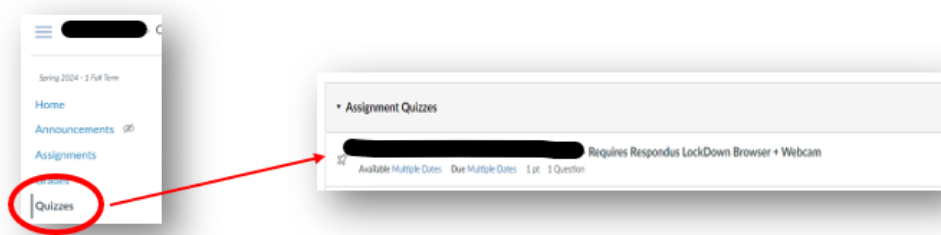

5. Click **Take the Quiz**

6. Follow instructions for **Respondus LockDown Browser**

Laptop Instructions

1. Join/Accept course in Canvas
2. Download and Install [Respondus LockDown Browser](#)