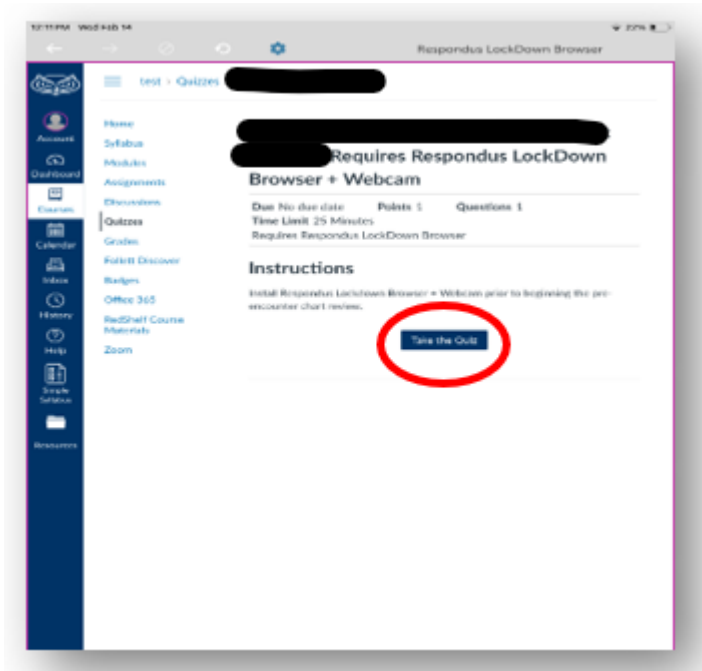

Student Instructions Respondus LockDown Browser Through Canvas

Samantha Starr - 2024-09-24 - OwlMed and Canvas

Secured against dishonorable conduct, "Respondus Lockdown Browser and Monitor" locks the assessment window, and also uses AI to detect questionable movements/activities.

iPad Instructions

1. Join/Accept course in Canvas
2. Ensure that **Respondus LockDown Browser + Webcam** has been installed on iPad
3. Open **Respondus LockDown Browser + Webcam** and log in to Canvas with FAUNET ID

4. Navigate to **Canvas Course-->Quizzes-->Assigned Quiz**

5. Click **Take the Quiz**

6. Follow instructions for **Respondus LockDown Browser + Webcam**

Laptop Instructions

1. Join/Accept course in Canvas
2. Download and Install [Respondus LockDown Browser + Webcam](#)