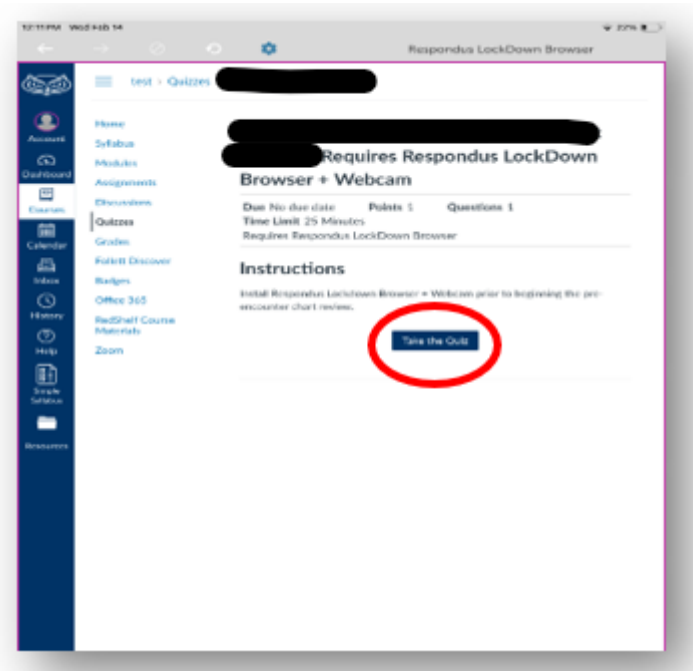

Student Instructions Respondus LockDown Browser Through Canvas

Samantha Starr - 2025-02-14 - OwlMed and Canvas

Secured against dishonorable conduct, "Respondus Lockdown Browser and Monitor" locks the assessment window, and also uses AI to detect questionable movements/activities.

iPad Instructions

1. Join/Accept course in Canvas
2. Ensure that **Respondus LockDown Browser** has been installed on iPad
3. Open **Respondus LockDown Browser** and log in to Canvas with FAUNET ID

4. Navigate to **Canvas Course-->Quizzes-->Assigned Quiz**

5. Click **Take the Quiz**

6. Follow instructions for **Respondus LockDown Browser**

Laptop Instructions

1. Join/Accept course in Canvas
2. Download and Install [Respondus LockDown Browser](#)

3. Locate and Open **LockDown Browser** icon
4. Log in to **Canvas** with FAUNET ID (canvas.fau.edu)
5. Navigate to **Canvas Course-->Quizzes-->Assigned Quiz**