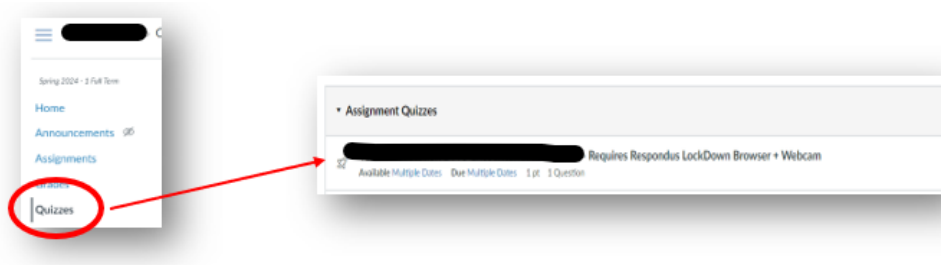

4. Navigate to **Canvas Course-->Quizzes-->Assigned Quiz**

5. Click **Take the Quiz**

6. Follow instructions for **Respondus LockDown Browser + Webcam**

Laptop Instructions

1. Join/Accept course in Canvas
2. Download and Install [Respondus LockDown Browser + Webcam](#)

3. Locate and Open **LockDown Browser** icon
4. Log in to **Canvas** with FAUNET ID (canvas.fau.edu)
5. Navigate to **Canvas Course-->Quizzes-->Assigned Quiz**

6. Click **Take the Quiz**

7. Follow instructions for Respondus LockDown Browser + Webcam