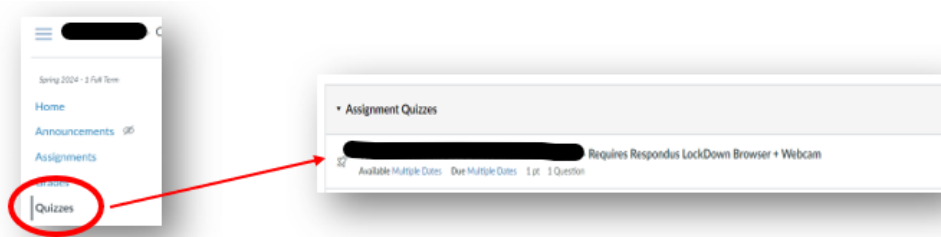

5. Click **Take the Quiz**

6. Follow instructions for **Respondus LockDown Browser**

Laptop Instructions

1. Join/Accept course in Canvas
2. Download and Install [Respondus LockDown Browser](#)