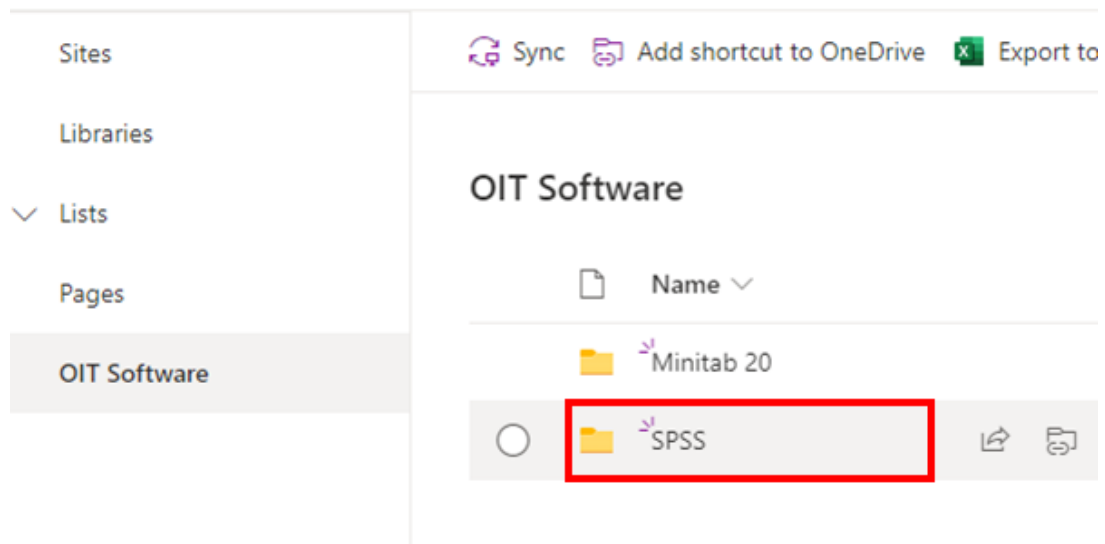

Knowledgebase > Software > SPSS installation

SPSS installation

Brian - 2024-06-10 - Software

As of July 1, 2021, SPSS is now free to use for all Faculty and Students. Please use the following instructions to install on your personal device.

Note: COM Faculty or Staff that need SPSS installed on your COM issued computer, please email comhelpdesk@health.fau.edu to create a ticket for installation. You will not be able to install this software yourself on COM issued devices.

The software and licensing information is available at:

<https://fau.sharepoint.com/sites/OIT/OIT%20Software/Forms/AllItems.aspx>.

You will be prompted for your SSO authentication and 2 factor authentication if you have it setup for all services.

After authentication, click on the SPSS folder.

Next, click on SPSS28 or higher if there is a newer version such as 29, 30, etc.. (The version updates July 1 every year).