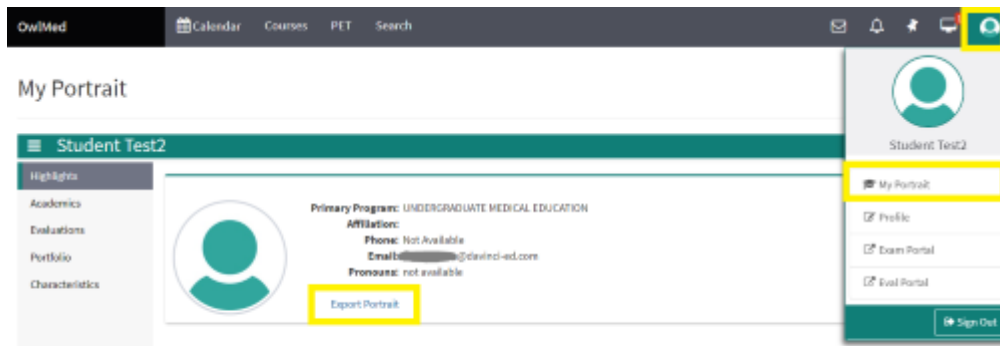

OwlMed: Export Academic Portrait

Christine Clevenger - 2022-05-24 - OwlMed and Canvas

The Schmidt College of Medicine utilizes the Academic Portrait feature in OwlMed to build a student portfolio that accurately illustrates students' academic progress and achievements. Upon graduation, we recommend that students export their Academic Portrait to their personal devices. This process will allow students to download all viewable documents as a zip file before losing access to Owlmed. See steps below:

Steps:

1. Navigate to Owlmed.FAU.edu
2. Click on Profile Picture
3. Select "My Portrait"
4. Select "Export Portrait"
5. Once downloaded, locate zipped folder
6. Unzip to view documents