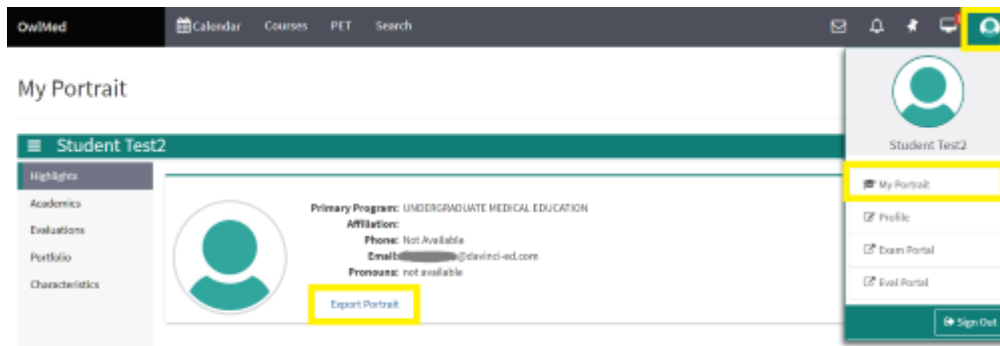

## OwlMed: Export Academic Portrait

Christine Clevenger - 2022-05-24 - OwlMed and Canvas

The Schmidt College of Medicine utilizes the Academic Portrait feature in OwlMed to build a student portfolio that accurately illustrates students' academic progress and achievements. Upon graduation, we recommend that students export their Academic Portrait to their personal devices. This process will allow students to download all viewable documents as a zip file before losing access to Owlmed. See steps below:

### Steps:

1. Navigate to Owlmed.FAU.edu
2. Click on Profile Picture
3. Select "My Portrait"
4. Select "Export Portrait"
5. Once downloaded, locate zipped folder
6. Unzip to view documents