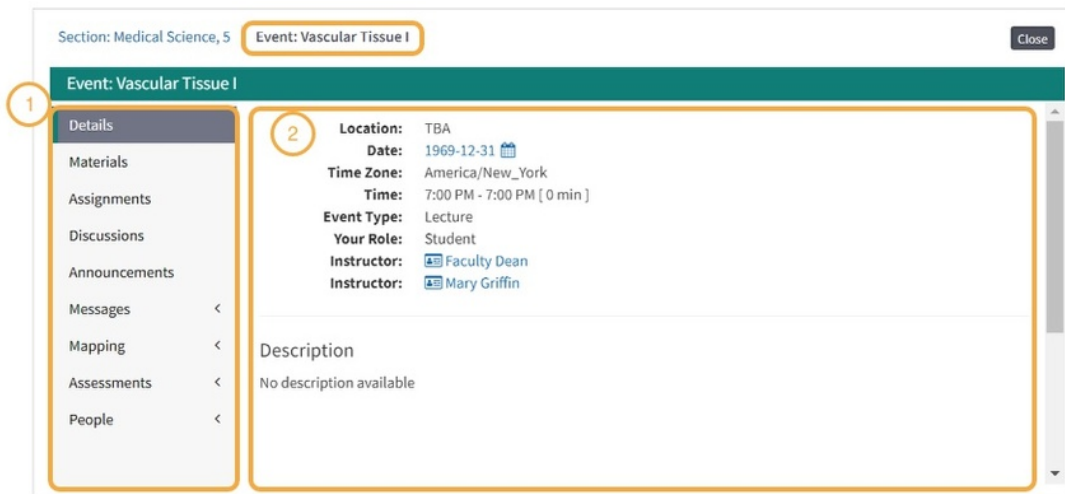

### Event Screen Overview

The Event Screen is the central portal for all things related to an event.

This is also where students and faculty can view the basic information for an event.

Students can view and download event materials, announcements, discussion boards, etc.

From the calendar, click on the event that you want to explore in more detail.

### Event Screen

These are the two main components for the Event Screen

1. Event Screen Menu
2. Event Content Area

NOTE: Depending on your role (e.g. student, faculty, staff and your enrollment in the event) you may see different options on the Event Screen Menu.

## Event Information (2)

This includes the location, date range, time, event type, and a short description of the event.