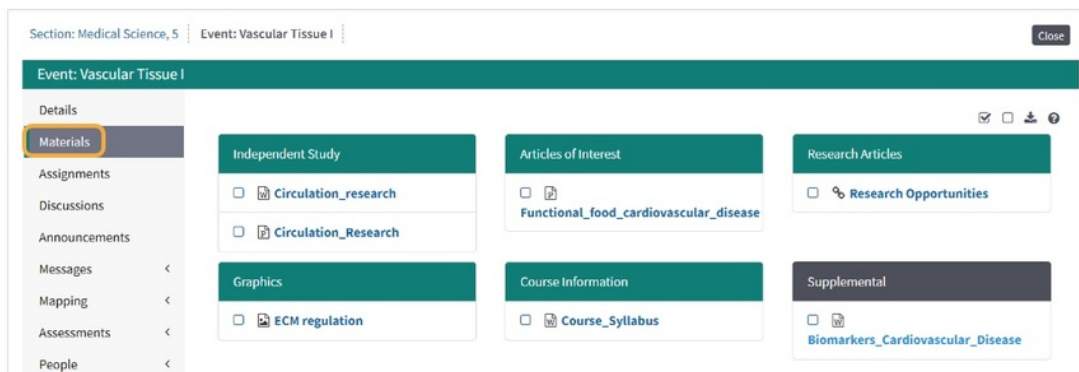

EventMaterialDownloadTools

Conveniently download an event's materials in a .ZIP file