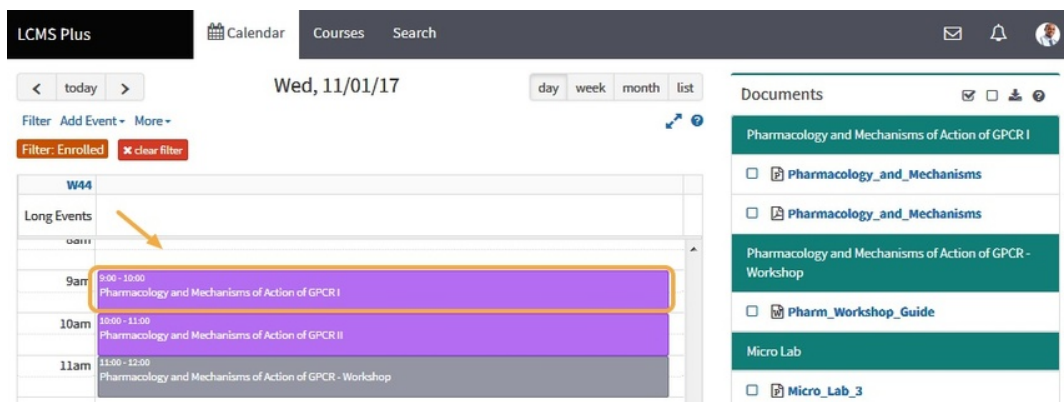

## OwlMed:Event Screen Overview

Jeff Clark - 2021-02-08 - OwlMed and Canvas

### Event Screen Overview

The Event Screen is the central portal for all things related to an event.

This is also where students and faculty can view the basic information for an event.

Students can view and download event materials, announcements, discussion boards, etc.

### Event Screen

These are the two main components for the Event Screen

1. Event Screen Menu
2. Event Content Area

NOTE: Depending on your role (e.g. student, faculty, staff and your enrollment in the event) you may see different options on the Event Screen Menu.

## Event Information (2)

This includes the location, date range, time, event type, and a short description of the event.