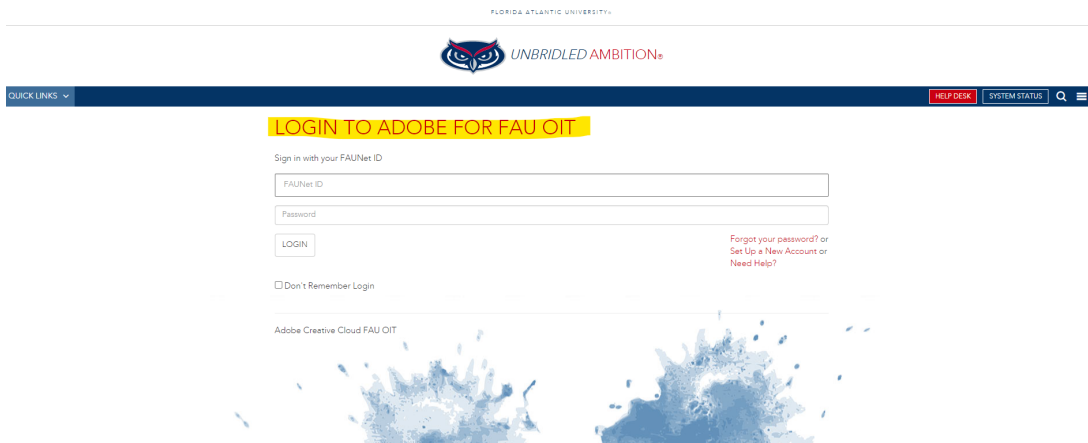

Once you have created your Adobe Creative Cloud Account using your @Health email address, you will be directed straight onto the main page on Adobe Creative Cloud.

If you try and sign on right away using your @health email address, before creating an account and encounter the below prompt