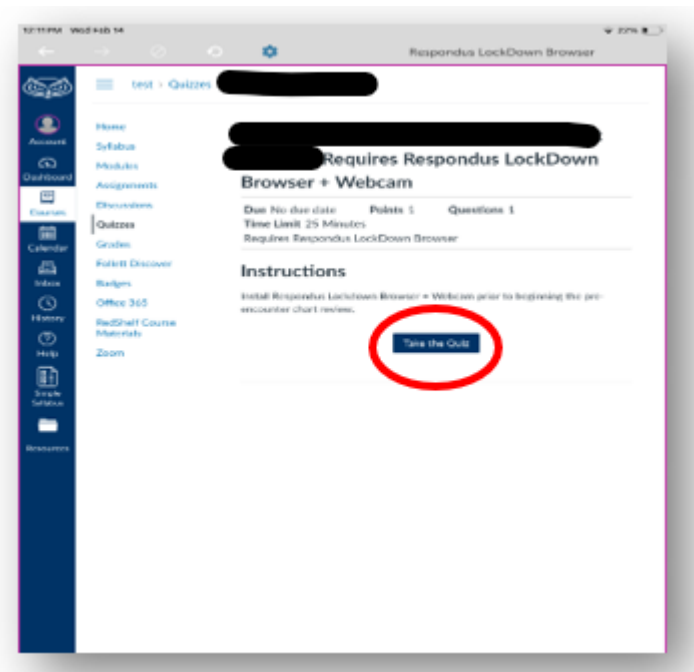

7. Follow instructions for Respondus LockDown Browser + Webcam