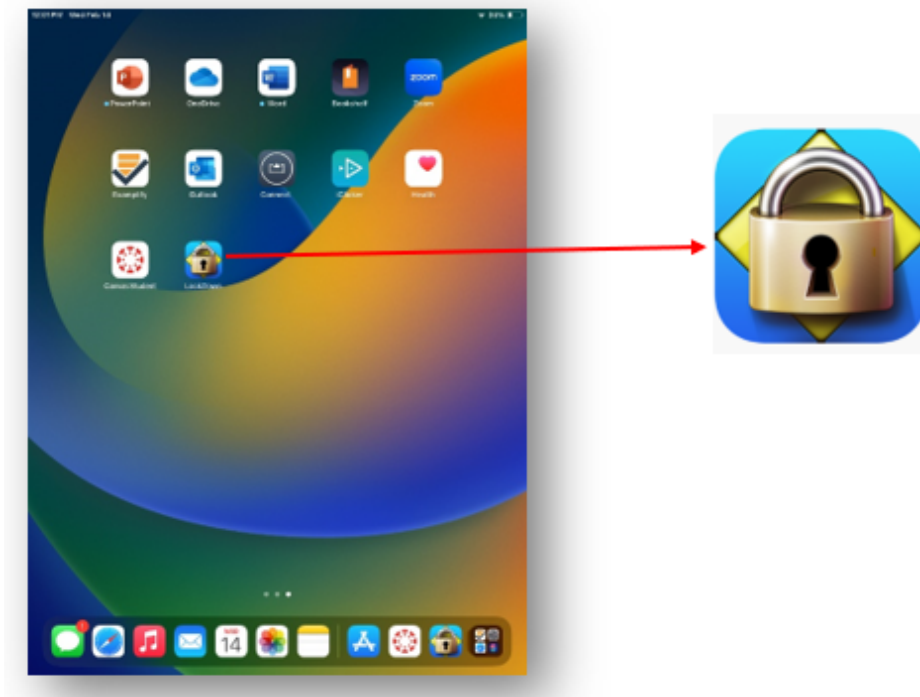

## Student Instructions Respondus LockDown Browser Through Canvas

Samantha Starr - 2024-09-24 - OwlMed and Canvas

*Secured against dishonorable conduct, "Respondus Lockdown Browser and Monitor" locks the assessment window, and also uses AI to detect questionable movements/activities.*

### **iPad Instructions**

1. Join/Accept course in Canvas
2. Ensure that **Respondus LockDown Browser + Webcam** has been installed on iPad
3. Open **Respondus LockDown Browser + Webcam** and log in to Canvas with FAUNET ID