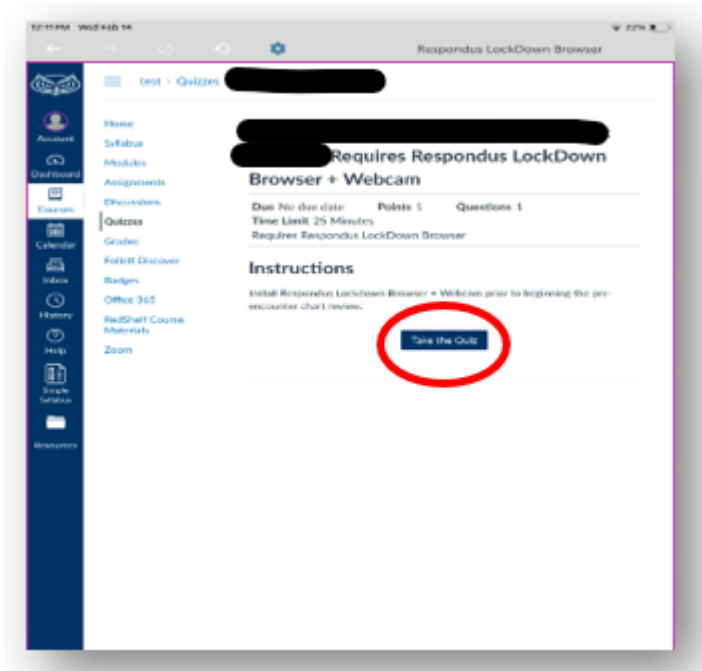

## Student Instructions Respondus LockDown Browser Through Canvas

Samantha Starr - 2024-09-24 - OwlMed and Canvas

*Secured against dishonorable conduct, "Respondus Lockdown Browser and Monitor" locks the assessment window, and also uses AI to detect questionable movements/activities.*

### **iPad Instructions**

1. Join/Accept course in Canvas
2. Ensure that **Respondus LockDown Browser + Webcam** has been installed on iPad
3. Open **Respondus LockDown Browser + Webcam** and log in to Canvas with FAUNET ID

4. Navigate to **Canvas Course-->Quizzes-->Assigned Quiz**

5. Click **Take the Quiz**

6. Follow instructions for **Respondus LockDown Browser + Webcam**